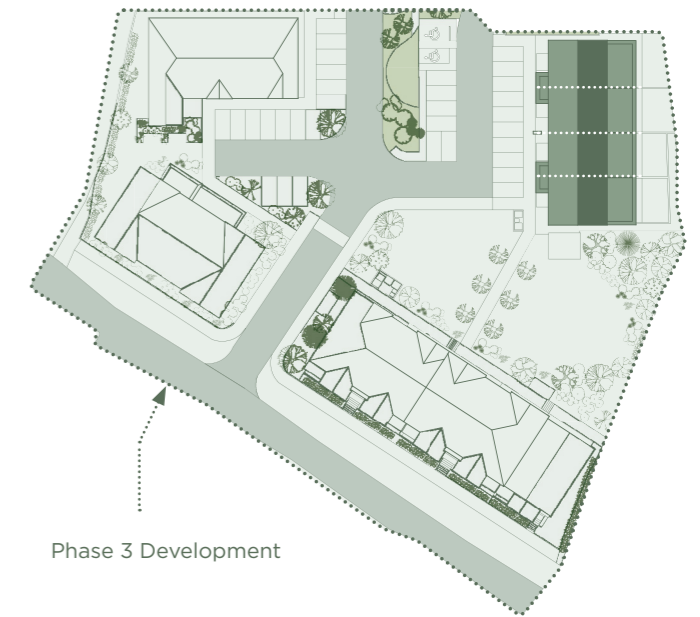

Garraí na Sallí LETTERAGH

A decorative graphic of a leafy branch, rendered in a light green color, positioned to the right of the main title text.

Block D Duplex Apartments

SITE LAYOUT

Apartment 61
Two Bedroom

Total Area:
111.99 sqm / 1,205 sqft

Apartment 63
Two Bedroom

Total Area:
111.99 sqm / 1,205 sqft

Apartment 65
Two Bedroom

Total Area:
111.99 sqm / 1,205 sqft

Apartment 67
Two Bedroom

Total Area:
111.99 sqm / 1,205 sqft

Ground
Floor

GROUND
FLOOR

Plans are for illustrative purposes only. Layouts may vary.

Apartment 62
Three Bedroom

Total Area:
111.99 sqm / 1,205 sqft

Apartment 64
Three Bedroom

Total Area:
111.99 sqm / 1,205 sqft

Entrance from ground floor

Entrance from ground floor

Entrance from ground floor

Plans are for illustrative purposes only. Layouts may vary.