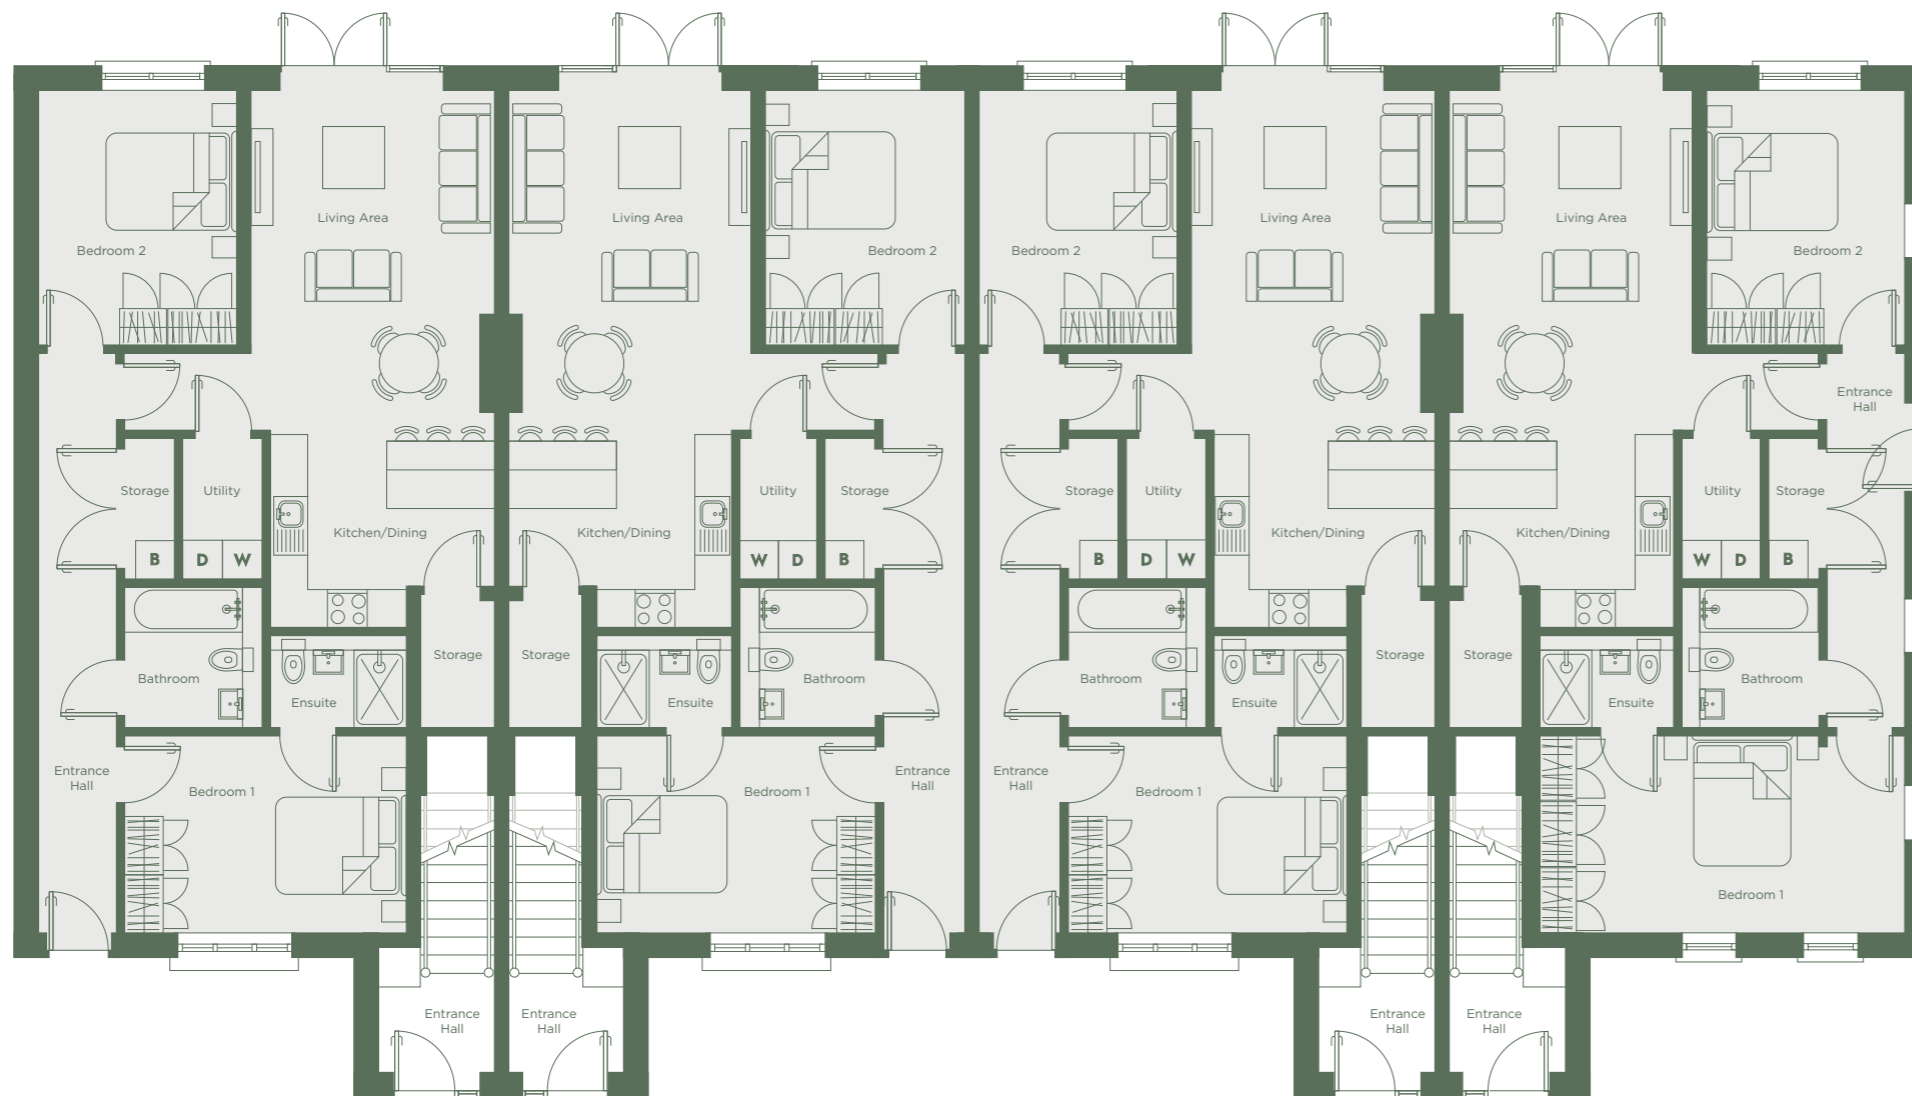

Garraí na Sallí LETTERAGH

A decorative graphic of a leafy branch, rendered in a light green color, positioned to the right of the main title text.

Block D Duplex Apartments

SITE LAYOUT

Apartment 61
Two Bedroom

Total Area:
111.99 sqm / 1,205 sqft

Apartment 63
Two Bedroom

Total Area:
111.99 sqm / 1,205 sqft

Apartment 65
Two Bedroom

Total Area:
111.99 sqm / 1,205 sqft

Apartment 67
Two Bedroom

Total Area:
111.99 sqm / 1,205 sqft

Ground
Floor

GROUND
FLOOR

Plans are for illustrative purposes only. Layouts may vary.

Apartment 62
Three Bedroom

Total Area:
111.99 sqm / 1,205 sqft

Apartment 64
Three Bedroom

Total Area:
111.99 sqm / 1,205 sqft

Entrance from ground floor

Entrance from ground floor

Entrance from ground floor

Plans are for illustrative purposes only. Layouts may vary.